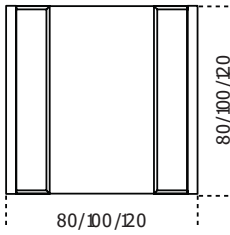

Gallotti&Radice

Sir T 32/Sir T32 C

1971

Coffee table with 10mm transparent, extralight or smoked "grigio Italia" tempered glass top. Chromed brass structure. Bright or satin brass metal parts, on request.

Cm (L x W x H)	Inches (L x W x H)
80 x 80 x 33	31½ x 31½ x 13
100 x 100 x 33	39½ x 39½ x 13
120 x 60 x 33	47¼ x 23¾ x 13
120 x 120 x 33	47¼ x 47¼ x 13
140 x 60 x 33	55¼ x 23¾ x 13
140 x 80 x 33	55¼ x 31½ x 13
SIR T32/C	SIR T32/C
40 x 45 x 51	15¾ x 17¾ x 20¼