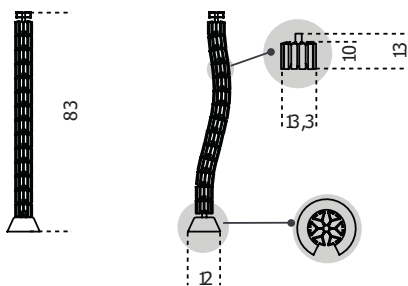

## Snake

Transparent polycarbonate cable management to be fixed to the hole or to the edge of the top.

Cm (L x W x H)      Inches (L x W x H)  
Ø6 x 83              Ø2½ x 32¾

## **Finishings**