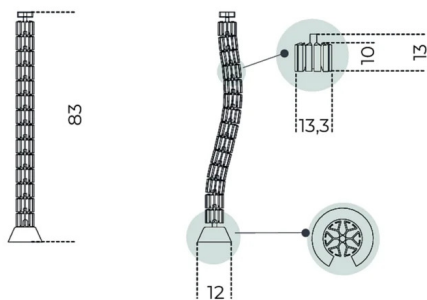

Snake

Transparent polycarbonate cable management to be fixed to the hole or to the edge of the top.

Dimensioni / size

Cm (Ø x H)

6 x 83

Dimensioni / size

Inches (Ø x H)

2½ x 32¾