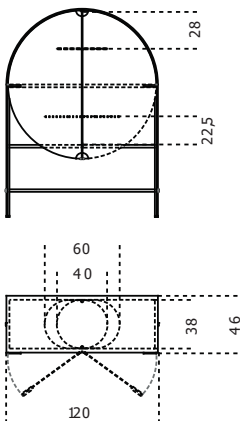

Cm (L x W x H)
120 x 46 x 165

Inches (L x W x H)
47¼ x 18¼ x 65

Finishings

Glass

"Grigio Italia"

Pigmented
"grigio Italia"
color glass

Pigmented
amber color glass

Metal