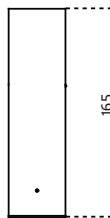

Cm (L x W x H)
120 x 46 x 165

Inches (L x W x H)
47¼ x 18¼ x 65

Finishings

Glass

"Grigio Italia"

Pigmented
"grigio Italia"
color glass

Pigmented
amber color glass

Metal