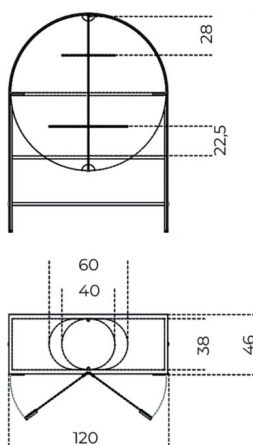

Cm (L x P x H)
120 x 46 x 165

Inches (L x P x H)
47¼ x 18¼ x 65

Finishes

Glass

Pigmented "grigio Italia"
color glass

Pigmented amber color
glass

Pigmented amethyst
color glass

Extralight