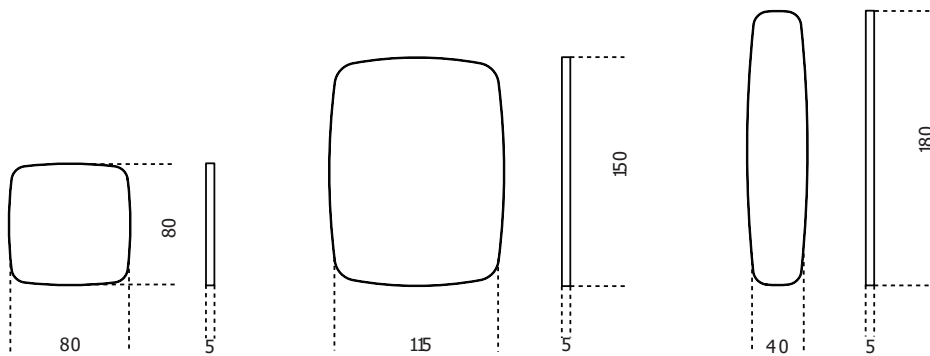

## Soft

2014

6mm mirror with frame (thickness 5cm) covered by suede as per samples.

Cm (L x W x H)	Inches (L x W x H)
80 x 80	31½ x 31½
115 x 150	45½ x 59¼
40 x 180	15¾ x 71