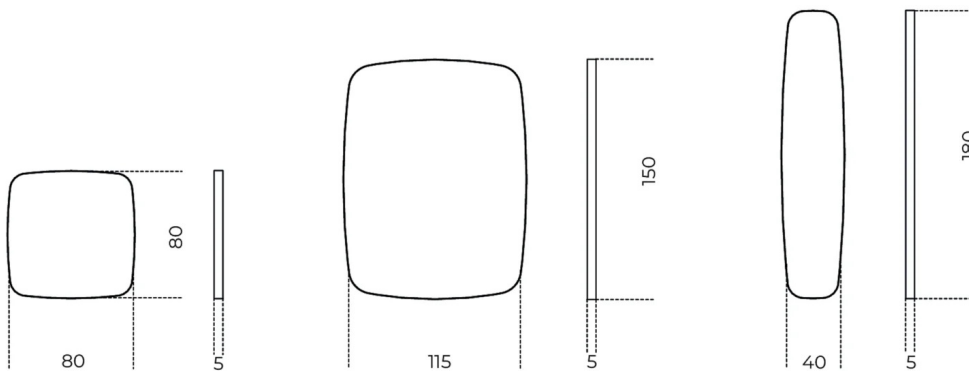

Soft

Studio G&R
2014

6mm mirror with frame (thickness 5cm) covered by suede as per samples.

Finishes

Glass

Mirror

Leather Cat.L1

Suede grey 020