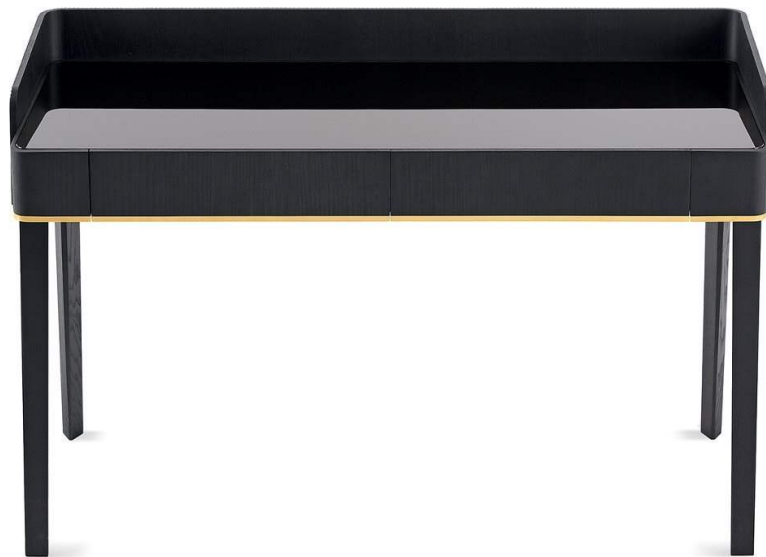

Gallotti&Radice

Soho

2017

Desk in black open pore stained solid ash with hand-knurled sides. Natural polished Calacatta Vagli Oro marble or 12mm liquorice painted glass top, in the bright or satin version. Supplied with two drawers with suede Grey 020 bottom. Bright brass metal parts. On request, small boxes covered by suede Grey 020.

Cm (L x W x H)

130 x 55 x 84

Vaschette portaoggetti / Small boxes

13 x 13 x 4

Inches (L x W x H)

51 $\frac{1}{4}$ x 21 $\frac{3}{4}$ x 33 $\frac{1}{4}$

Vaschette portaoggetti / Small boxes

5 $\frac{1}{4}$ x 5 $\frac{1}{4}$ x 1 $\frac{3}{4}$

Wood

Black stained
open pore ash

Leather Cat.L1

Suede grey 020