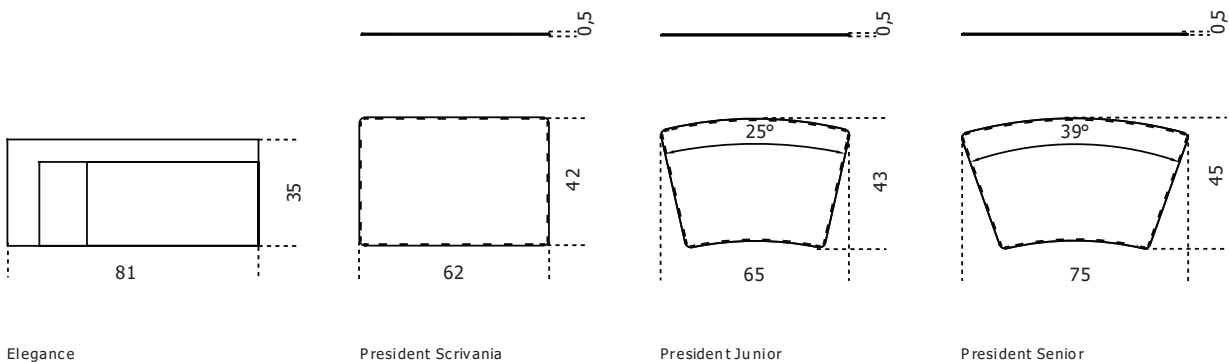

# Sottomano

Suede writing pad as per samples. Also available in white, black, coffee and taupe leather.

Cm (L x W x H)

Elegance | 81 x 35

President Scrivania | 62 x 42

President Junior | 65 x 43

President Senior | 75 x 45

Inches (L x W x H)

Elegance | 32 x 14

President Scrivania | 24½ x 16¾

President Junior | 25¾ x 17

President Senior | 29¾ x 17¾