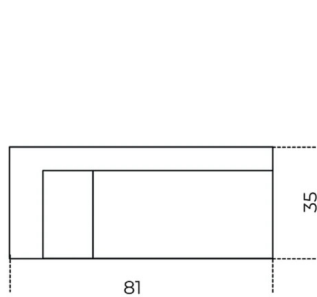

Sottomano

Studio G&R

Suede writing pad as per samples. Also available in white, black, coffee and taupe leather.

Cm (L x P x H)

81 x 35 x 0

62 x 42 x 0

65 x 43 x 0

75 x 45 x 0

Inches (L x P x H)

32 x 14 x 0

24½ x 16¾ x 0

25¾ x 17 x 0

29¾ x 17¾ x 0

Elegance

President Scrivania

President Junior