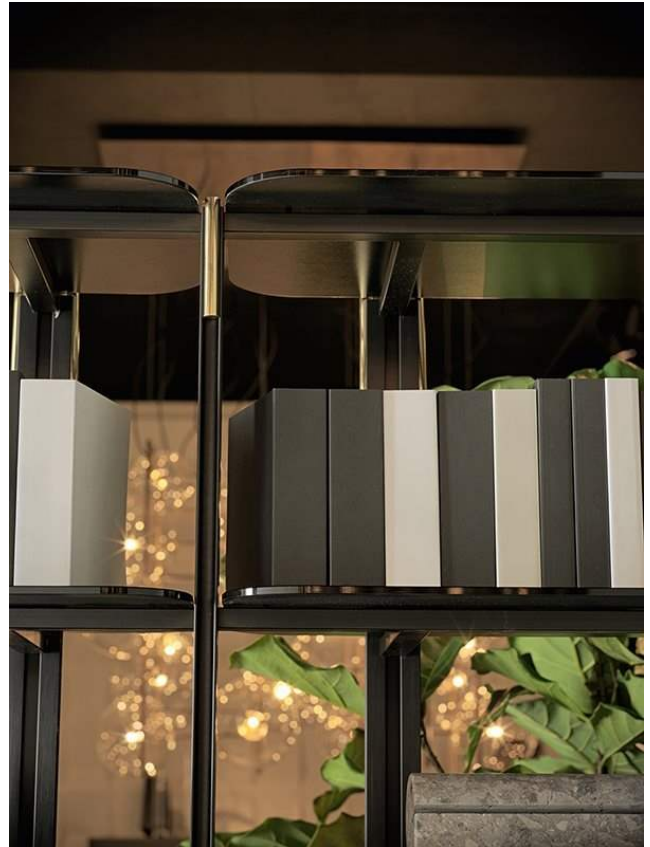

Finishings

Glass

Metal