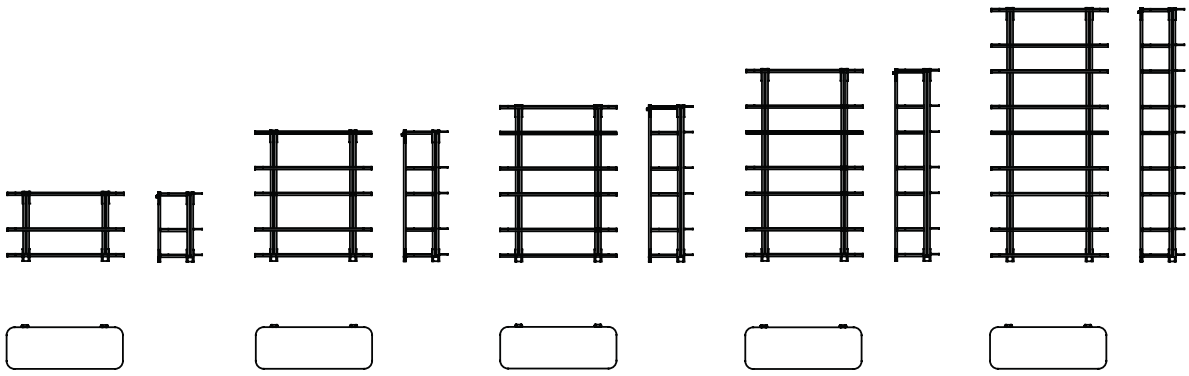

## Syil

2019

Shelving system with black anodised aluminium supports with bright brass details. 8mm tempered shaped bright black painted smoked "grigio Italia" glass shelves. Wooden glossy lacquered door unit, flap door or drawer units in the colours blue-grey, liquorice and black. Black open pore stained ash interior. Door unit with 8mm tempered inside extralight glass. Also available module with Tv panel and flap door unit, supplied with cable management, on request.

Cm (L x W x H)	Inches (L x W x H)
123 x 47 x 70	48½ x 18¾ x 27¾
123 x 47 x 132	48½ x 18¾ x 52
123 x 47 x 158	48½ x 18¾ x 62¼
183 x 47 x 158	72¼ x 18¾ x 62¼
123 x 47 x 194	48½ x 18¾ x 76½
183 x 47 x 194	72¼ x 18¾ x 76½
123 x 47 x 256	48½ x 18¾ x 101
183 x 47 x 256	72¼ x 18¾ x 101