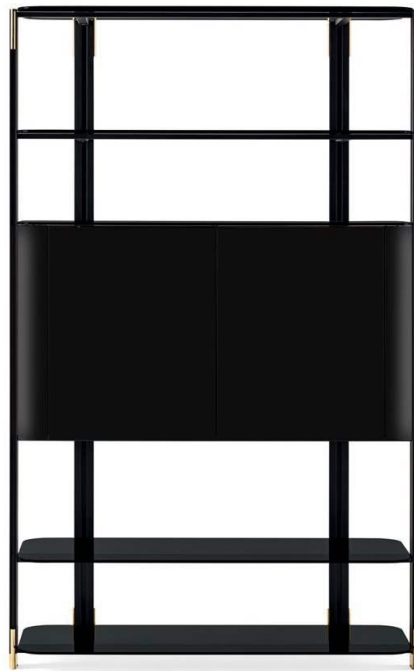

## Syil

2019

Shelving system with black anodised aluminium supports with bright brass details. 8mm tempered shaped bright black painted smoked "grigio Italia" glass shelves. Wooden glossy lacquered door unit, flap door or drawer units in the colours blue-grey, liquorice and black. Black open pore stained ash interior. Door unit with 8mm tempered inside extralight glass. Also available module with Tv panel and flap door unit, supplied with cable management, on request.