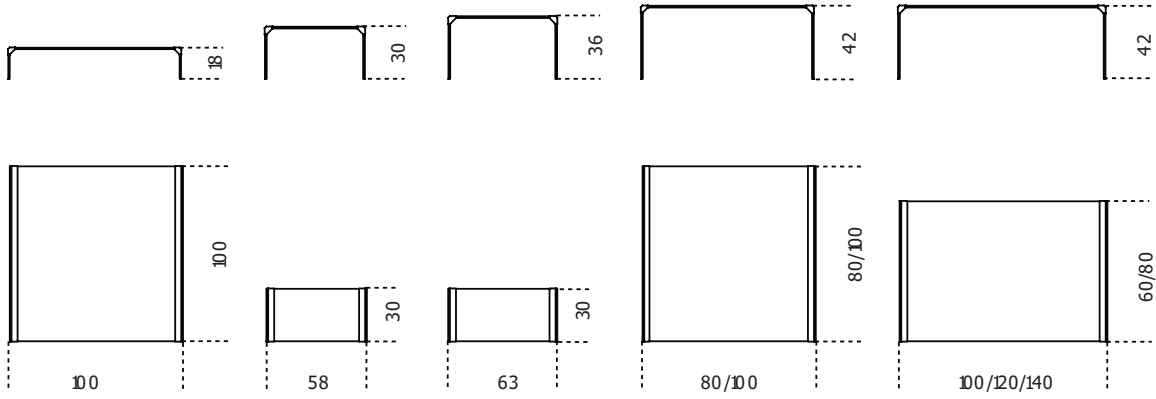

Gallotti&Radice

T33

1982

Coffee table with 10mm transparent tempered glass top. Also available with 10mm extralight or smoked “grigio Italia” tempered glass. Bright stainless steel metal parts. Satin stainless steel or bright, satin brass or embossed white or black lacquered metal parts on request.

Cm (L x W x H)	Inches (L x W x H)
58 x 30 x 30	23 x 12 x 12
63 x 30 x 36	25 x 12 x 14 ¹ / ₄
80 x 80 x 42	31 ¹ / ₂ x 31 ¹ / ₂ x 16 ³ / ₄
100 x 60 x 42	39 ¹ / ₂ x 23 ³ / ₄ x 16 ³ / ₄
100 x 100 x 18	39 ¹ / ₂ x 39 ¹ / ₂ x 7 ¹ / ₄
100 x 100 x 42	39 ¹ / ₂ x 39 ¹ / ₂ x 16 ³ / ₄
120 x 60 x 42	47 ¹ / ₄ x 23 ³ / ₄ x 16 ³ / ₄
120 x 80 x 42	47 ¹ / ₄ x 31 ¹ / ₂ x 16 ³ / ₄
140 x 80 x 42	55 ¹ / ₄ x 31 ¹ / ₂ x 16 ³ / ₄