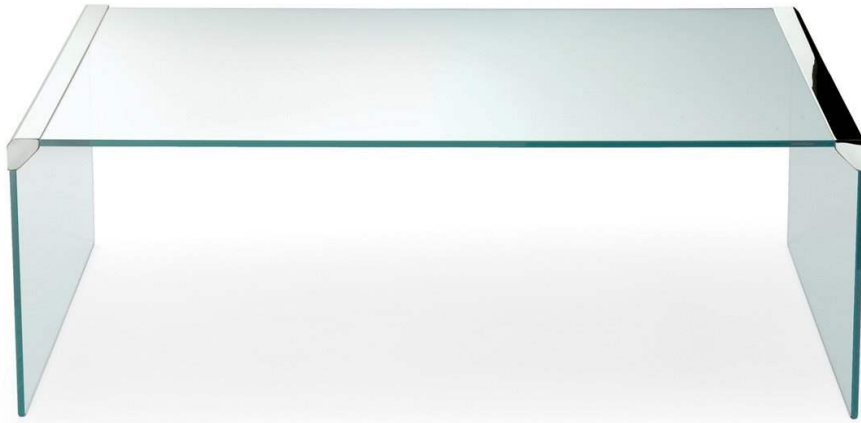

Gallotti&Radice

T33

1982

Coffee table with 10mm transparent tempered glass top. Also available with 10mm extralight or smoked “grigio Italia” tempered glass. Bright stainless steel metal parts. Satin stainless steel or bright, satin brass or embossed white or black lacquered metal parts on request.

Finishings

Glass

"Grigio Italia"

Extralight

Transparent

Metal

Bright brass

Bright stainless
steel