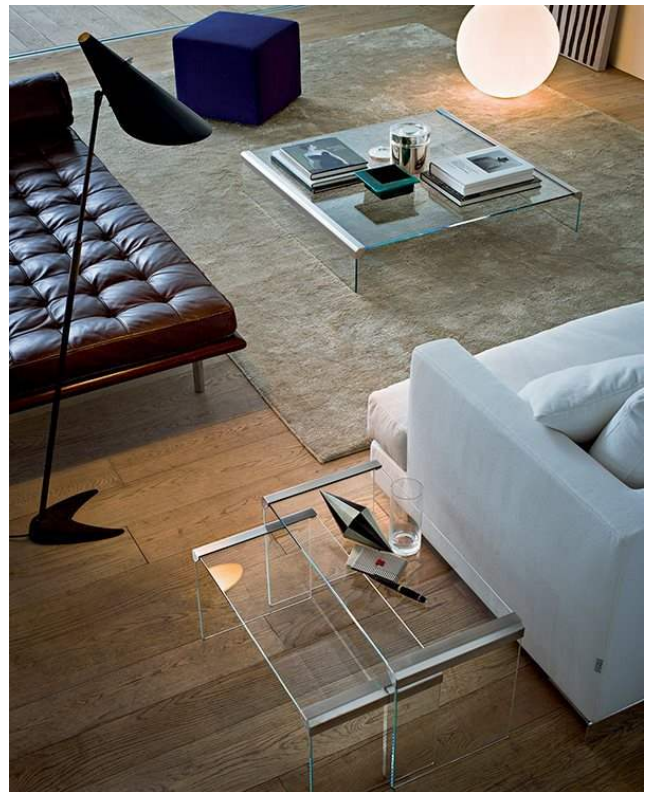

Finishings

Glass

Metal