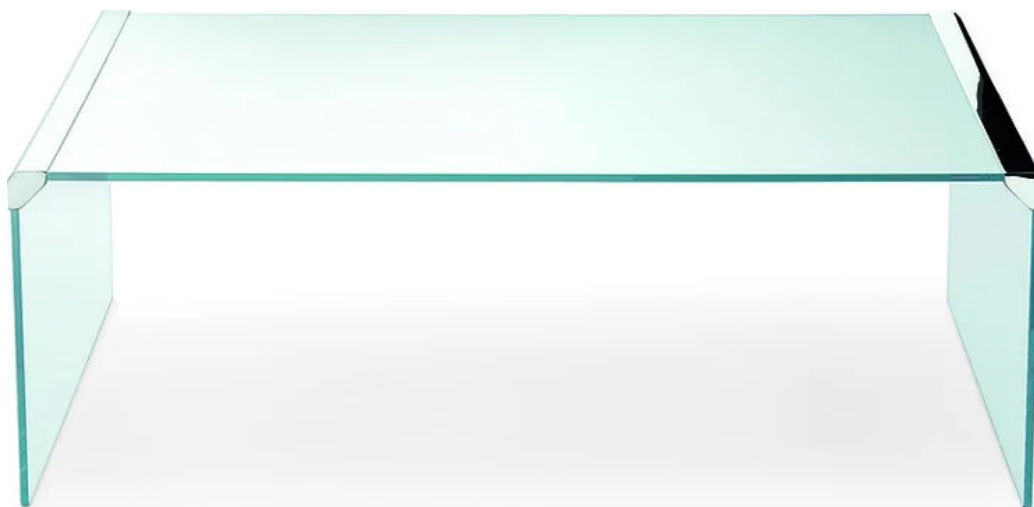

T33

Pierangelo Gallotti

1982

Coffee table with 10mm transparent tempered glass top. Also available with 10mm extralight or smoked "grigio Italia" tempered glass. Bright stainless steel metal parts. Satin stainless steel or bright, satin brass or embossed white or black lacquered metal parts on request.

Cm (L x P x H)

58 x 30 x 30

63 x 30 x 36

80 x 80 x 42

100 x 60 x 42

100 x 100 x 18

100 x 100 x 42

120 x 60 x 42

39¹/₂ x 39¹/₂ x 16³/₄

47¹/₄ x 23³/₄ x 16³/₄

47¹/₄ x 31¹/₂ x 16³/₄

55¹/₄ x 31¹/₂ x 16³/₄

Finishes

Glass

Extralight

"Grigio Italia"