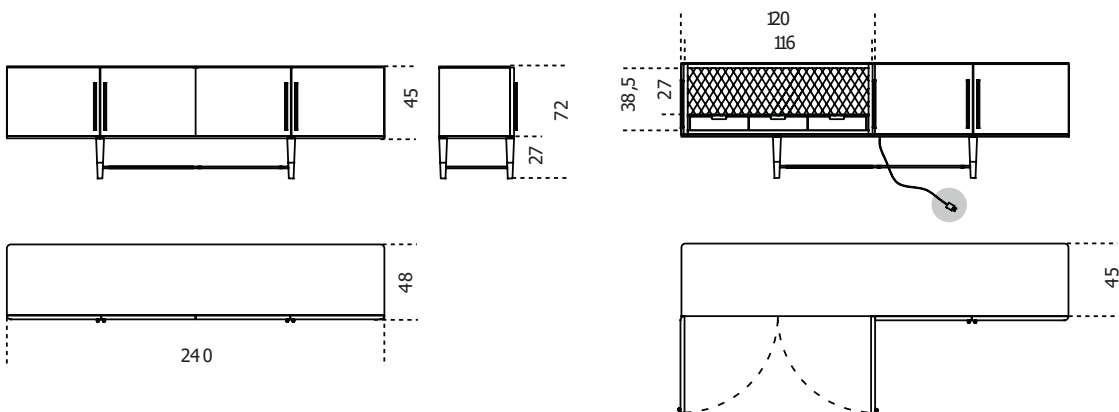

Gallotti&Radice

Tama Crédence

2016

Sideboard in black open pore stained ash with satin brass lacquered metal parts. 6mm tempered glass top and 6mm inside back both bright liquorice painted. Rhomboidal engraved pattern on the inside glass back. Supplied with 8mm tempered smoked “grigio Italia” glass shelf and wooden trays. Supplied with inside LED light turned on by sensor as doors are opened.

Cm (L x W x H)	Inches (L x W x H)
240 x 48 x 72	94½ x 19 x 28½

Finishings

Glass

"Grigio Italia"

Bright liquorice

Metal

Satin brass colour
lacquered metal

Wood