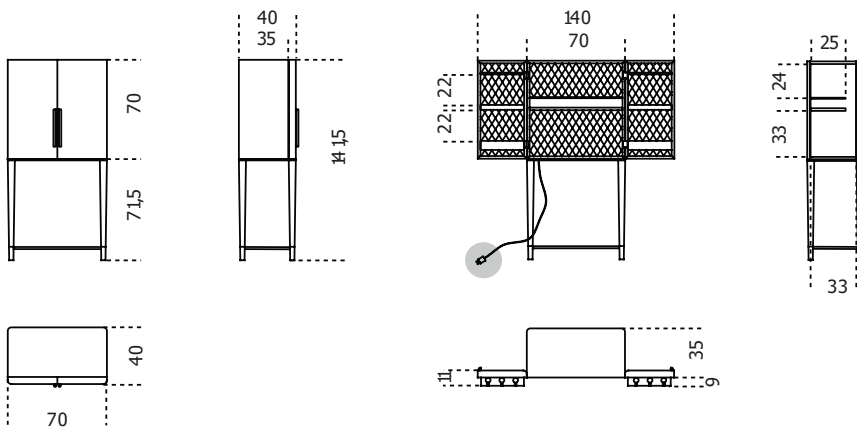

Gallotti&Radice

Tama

2015

Black open pore stained ash wooden bar unit and satin brass lacquered metal parts. Inside covered by 5mm engraved smoked "grigio Italia" mirror. Supplied with 8mm tempered smoked "grigio Italia" glass shelf. Supplied with inside LED light turned on by sensor as doors are opened.

Cm (L x W x H) Inches (L x W x H)
70 x 40 x 141.5 27³/₄ x 15³/₄ x 55³/₄

Finishings

Glass

"Grigio Italia"

Grigio "Italia"
mirror

Metal

Satin brass colour
lacquered metal

Wood