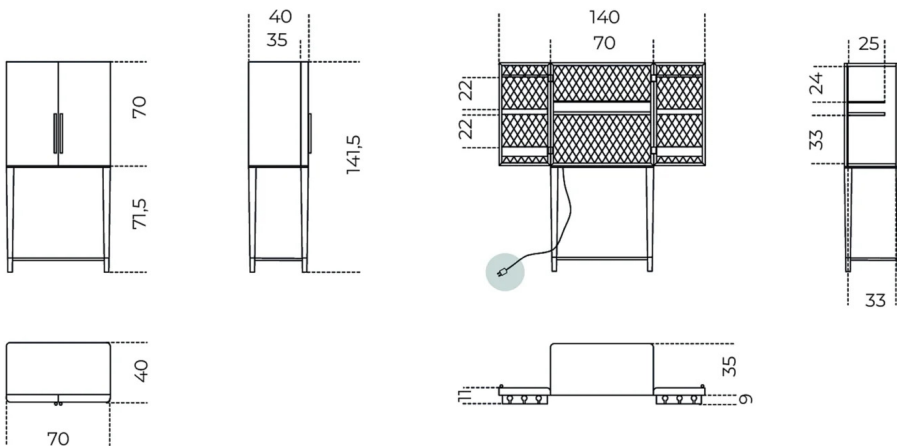

# Tama

---

Carlo Colombo  
2015

Black open pore stained ash wooden bar unit and satin brass lacquered metal parts. Inside covered by 5mm engraved smoked "grigio Italia" mirror. Supplied with 8mm tempered smoked "grigio Italia" glass shelf. Supplied with inside LED light turned on by sensor as doors are opened.

Cm (L x P x H)  
70 x 40 x 141.5

Inches (L x P x H)  
27<sup>3</sup>/<sub>4</sub> x 15<sup>3</sup>/<sub>4</sub> x 55<sup>3</sup>/<sub>4</sub>