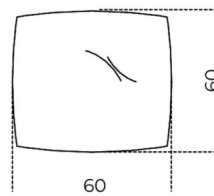

Dimensioni / size
Cm (Ø x H)
38 x

Dimensioni / size
Inches (Ø x H)
15 x

Finishes

Fur

Thrill blueberry 001

Thrill ecru 901

Thrill silt 101

Thrill silver 701