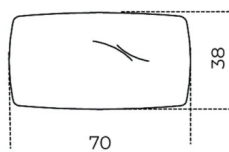

Dimensioni / size
Cm (Ø x H)
38 x

Dimensioni / size
Inches (Ø x H)
15 x

Finishes

Fur

Thrill blueberry 001

Thrill ecru 901

Thrill silt 101

Thrill silver 701