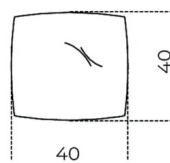

Dimensioni / size
Cm (Ø x H)
38 x

Dimensioni / size
Inches (Ø x H)
15 x

Finishes

Fur

Thrill blueberry 001

Thrill ecru 901

Thrill silt 101

Thrill silver 701