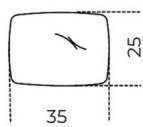

Dimensioni / size
Cm (Ø x H)
38 x

Dimensioni / size
Inches (Ø x H)
15 x

Finishes

Fur

Thrill blueberry 001

Thrill ecru 901

Thrill silt 101

Thrill silver 701