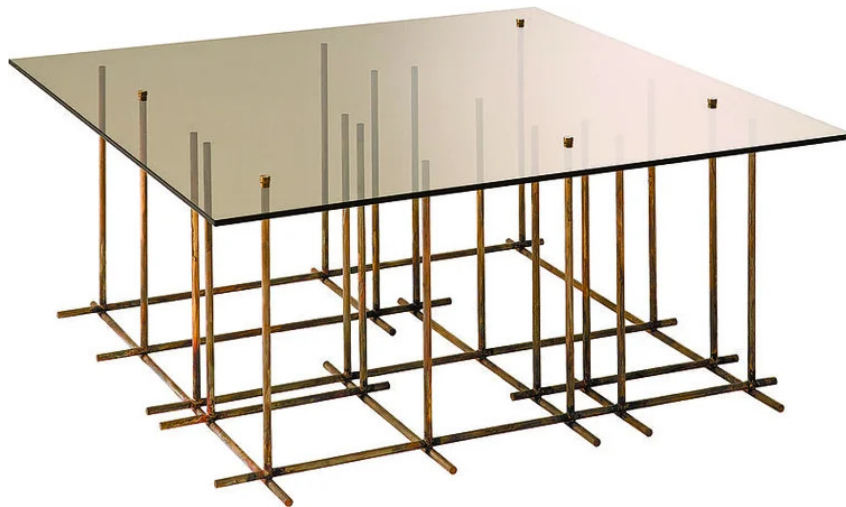

Tetris

Massimo Castagna
2014

Coffee table in 6mm bronze stopsol, extralight or bright black painted tempered glass. Structure in hand burnished brass. The hand burnished brass finish looks naturally spotted and irregular. Due to this craftmade processing, each product is unique and exclusive. Not available in custom size.

Cm (L x P x H)

35 x 35 x 25
35 x 35 x 35
35 x 35 x 40
35 x 45 x 40
70 x 35 x 35
70 x 70 x 30

Inches (L x P x H)

14 x 14 x 10
14 x 14 x 14
14 x 14 x 15 $\frac{3}{4}$
14 x 17 $\frac{3}{4}$ x 15 $\frac{3}{4}$
27 $\frac{3}{4}$ x 14 x 14
27 $\frac{3}{4}$ x 27 $\frac{3}{4}$ x 12