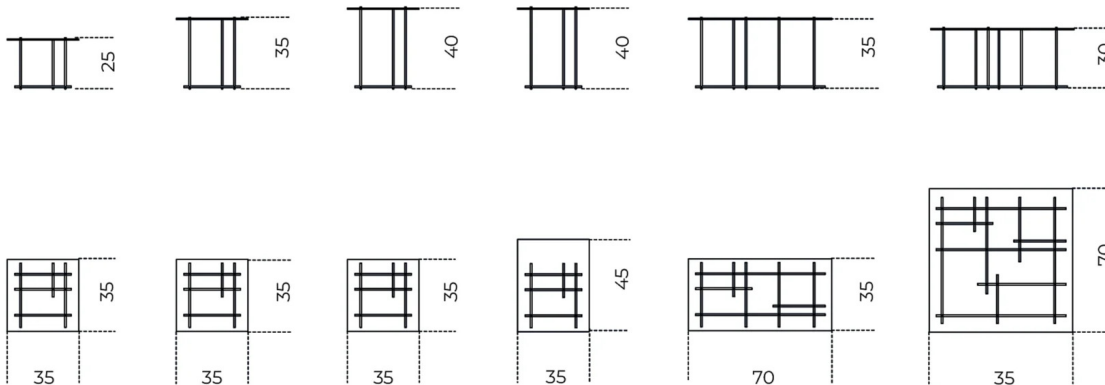

Tetris

Massimo Castagna
2014

Coffee table in 6mm bronze stopsol, extralight or bright black painted tempered glass. Structure in hand burnished brass. The hand burnished brass finish looks naturally spotted and irregular. Due to this craftmade processing, each product is unique and exclusive. Not available in custom size.

Cm (L x P x H)

35 x 35 x 25
35 x 35 x 35
35 x 35 x 40
35 x 45 x 40
70 x 35 x 35
70 x 70 x 30

Inches (L x P x H)

14 x 14 x 10
14 x 14 x 14
14 x 14 x 15 $\frac{3}{4}$
14 x 17 $\frac{3}{4}$ x 15 $\frac{3}{4}$
27 $\frac{3}{4}$ x 14 x 14
27 $\frac{3}{4}$ x 27 $\frac{3}{4}$ x 12