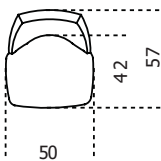

Cm (L x W x H) Inches (L x W x H)
50 x 57 x 80 19¾ x 22½ x 31½

Finishings

Wood

Black open pore
lacquered oak

Leather Cat.L1

Fard anthracite
2379

Fard loden green
2357

Fard milk 2300