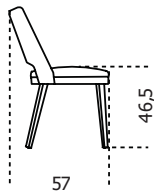

Cm (L x W x H) Inches (L x W x H)
50 x 57 x 80 19¾ x 22½ x 31½

Finishings

Wood

Black open pore
lacquered oak

Leather Cat.L1

Fard anthracite
2379

Fard loden green
2357

Fard milk 2300