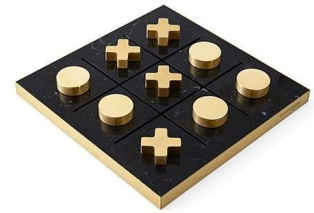

Gallotti&Radice

Tip Tap Toe

2017

Table game in natural polished Nero Marquina marble and solid brass. Pawns in bright and satin brass.

Cm (L x W x H) Inches (L x W x H)
28 x 28 x 4 11¼ x 11¼ x 1¾

Finishings

Marble

Nero Marquina

Metal

Bright brass

Satin brass