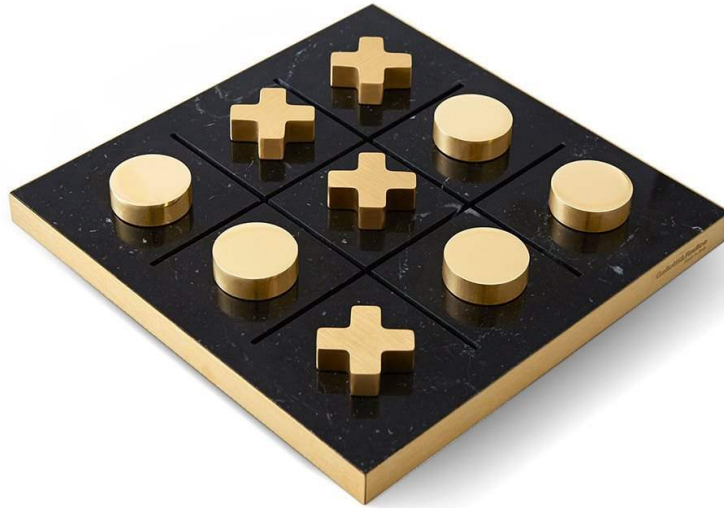

Gallotti&Radice

Tip Tap Toe

2017

Table game in natural polished Nero Marquina marble and solid brass. Pawns in bright and satin brass.

Cm (L x W x H) Inches (L x W x H)
28 x 28 x 4 11¼ x 11¼ x 1¾

Finishings

Marble

Nero Marquina

Metal

Bright brass

Satin brass