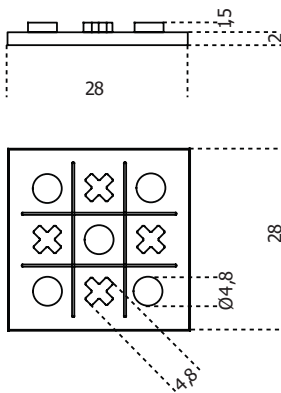

Gallotti&Radice

Tip Tap Toe

2017

Table game in natural polished Nero Marquina marble and solid brass. Pawns in bright and satin brass.

Cm (L x W x H) Inches (L x W x H)
28 x 28 x 4 11¼ x 11¼ x 1¾

Finishings