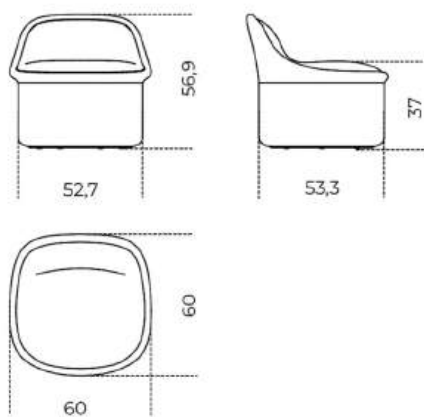

# Titta

---

Federica Biasi  
2026

Lounge chair with 360° swivel movement. Internal structure in wood and by-products. Padded with non-deformable foam polyurethane in different densities and polyester fibre.

Completely covered by fabric or leather as per samples. Removable cover, not available for the following categories: Cat. L1, L2 and customer/C.O.L. leather.

Also available fixed version with feet.

**Cm (L x P x H)**  
60 x 60 x 57

**Inches (L x P x H)**  
23¾ x 23¾ x 22½