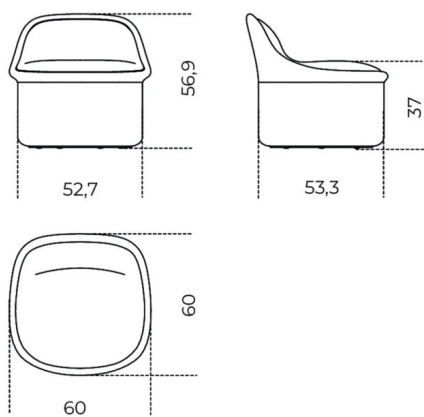


Titta

Federica Biasi
2026

Lounge chair with 360° swivel movement. Internal structure in wood and by-products. Padded with non-deformable foam polyurethane in different densities and polyester fibre.
Completely covered by fabric or leather as per samples. Removable cover, not available for the following categories: Cat. L1, L2 and customer/C.O.L. leather.
Also available fixed version with feet.

Cm (L x P x H)
60 x 60 x 57

Inches (L x P x H)
23³/₄ x 23³/₄ x 22¹/₂

Finishes

Fabric Cat.B

Vellus amber 009

Vellus ecru 004

Vellus espresso 018

Vellus dusky yellow 011