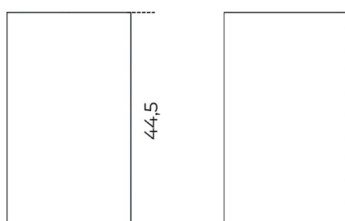


Valec

Studio G&R
2026

Coffee table made of recycled glass powder "bonbon glass" available in the colors "ciliegia" or "menta-glaciale". Also available version made of travertine powder.

Dimensioni / size
Cm (Ø x H)
26 x 44.5

Dimensioni / size
Inches (Ø x H)
10³/₄ x 17³/₄

Finishes

Natural stone powder

Travertine powder

Recycled glass powder

"Bonbon glass" ciliegia

"Bonbon glass" menta-glaciale