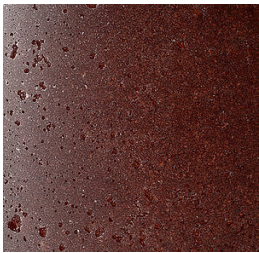


Valec

Studio G&R
2026

Coffee table made of recycled glass powder "bonbon glass" available in the colors "ciliegia" or "menta-glaciale". Also available version made of travertine powder.

Dimensioni / size
Cm (Ø x H)
26 x 44.5

Dimensioni / size
Inches (Ø x H)
10³/₄ x 17³/₄

Finishes

Natural stone powder

Travertine powder

Recycled glass powder

"Bonbon glass" ciliegia

"Bonbon glass" menta-glaciale