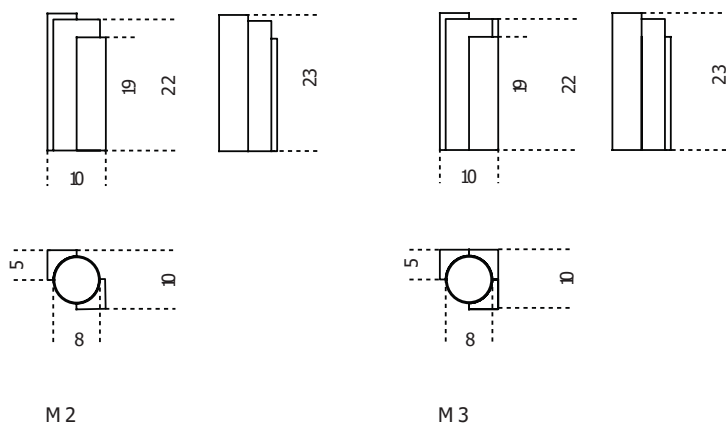

Gallotti&Radice

Vase 1968

2018

Vase in satin brass and honed mat Nero Marquinia or Calacatta Vagli oro marble. Available version with two (M2) or three marbles (M3). Re-edition of 1968.

Cm (L x W x H)
10 x 10 x 23

Inches (L x W x H)
4 x 4 x 9¼

Finishings

Marble

Calacatta Vagli
Oro

Nero Marquinia

Metal

Satin brass