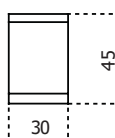

Cm (L x W x H)
45 x 30 x 45

Inches (L x W x H)
17³/₄ x 12 x 17³/₄

Finishings

Metal

Bright stainless steel

Embossed white

Lacquered aluminium

Satin brass colour lacquered metal