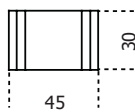

Cm (L x W x H)
45 x 30 x 45

Inches (L x W x H)
17³/₄ x 12 x 17³/₄

Finishings

Metal

Bright stainless steel

Embossed white

Lacquered aluminium

Satin brass colour lacquered metal