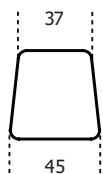

Cm (L x W x H)
45 x 30 x 45

Inches (L x W x H)
17³/₄ x 12 x 17³/₄

Finishings

Metal

Bright stainless steel

Embossed white

Lacquered aluminium

Satin brass colour lacquered metal