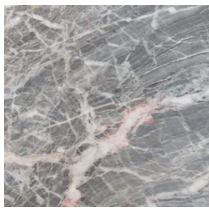

Yol Sect

2020

Table with wooden or marble top divided into four sections and 10mm semi-recessed rotating tempered glass plate with 35mm bevel. Wooden base covered by 6mm tempered glass. Available in the combinations as per our list.

Cm (L x W x H)	Inches (L x W x H)
Ø180 x 74	Ø71 x 29¼
Ø200 x 74	Ø78¾ x 29¼
Ø220 x 74	Ø86¾ x 29¼
Ø240 x 74	Ø94½ x 29¼

Finishings

Marble

Bianco Carrara

Fior di pesco

Nero Marquina

Stardust Grey

Verde Alpi

Glass

Antique Bronze

Cashmere anthracite

Cashmere gold grey

Lead

Satin black

Layer Wood

Black open pore