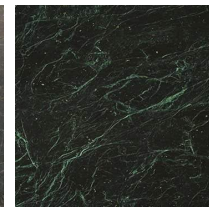

Yol Sect

2020

Table with wooden or marble top divided into four sections and 10mm semi-recessed rotating tempered glass plate with 35mm bevel. Wooden base covered by 6mm tempered glass. Available in the combinations as per our list.

Cm (L x W x H)	Inches (L x W x H)
Ø180 x 74	Ø71 x 29¼
Ø200 x 74	Ø78¾ x 29¼
Ø220 x 74	Ø86¾ x 29¼
Ø240 x 74	Ø94½ x 29¼

Finishings

Marble

Bianco Carrara

Fior di pesco

Nero Marquina

Stardust Grey

Verde Alpi

Glass

Antique Bronze

Cashmere anthracite

Cashmere gold grey

Lead

Satin black

Layer Wood

Black open pore