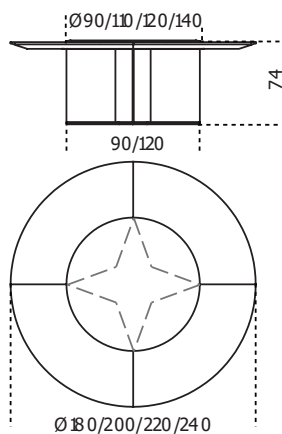

Yol Sect

2020

Table with wooden or marble top divided into four sections and 10mm semi-recessed rotating tempered glass plate with 35mm bevel. Wooden base covered by 6mm tempered glass. Available in the combinations as per our list.

Cm (L x W x H)	Inches (L x W x H)
Ø180 x 74	Ø71 x 29¼
Ø200 x 74	Ø78¾ x 29¼
Ø220 x 74	Ø86¾ x 29¼
Ø240 x 74	Ø94½ x 29¼

Finishings

Marble

Bianco Carrara

Fior di pesco

Nero Marquina

Stardust Grey

Verde Alpi