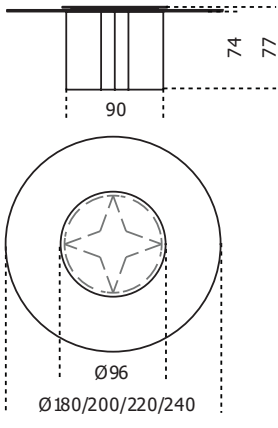

## Yol

2013

Table with 15mm extralight glass top, painted only in the middle part as per samples in the bright version. In the middle of the top rotating plate in 10mm tempered painted glass as per samples, in the bright or satin version. Wooden base covered by 6mm tempered painted glass. Also available with completely painted glass top as per samples in the bright or satin version. The painting of the glass top in the middle part can only be done in the bright version.

Cm (L x W x H)	Inches (L x W x H)
Ø180 x 74	Ø71 x 29 <sup>1</sup> / <sub>4</sub>
Ø200 x 74	Ø78 <sup>3</sup> / <sub>4</sub> x 29 <sup>1</sup> / <sub>4</sub>
Ø220 x 74	Ø86 <sup>3</sup> / <sub>4</sub> x 29 <sup>1</sup> / <sub>4</sub>
Ø240 x 74	Ø94 <sup>1</sup> / <sub>2</sub> x 29 <sup>1</sup> / <sub>4</sub>