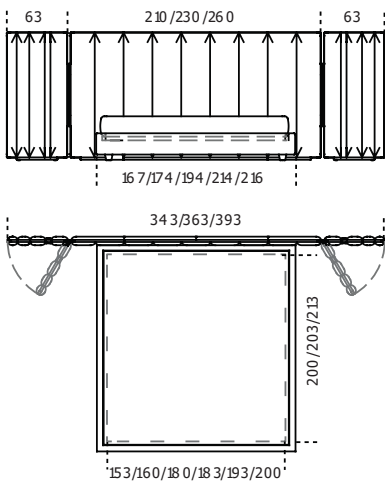

Finishings

Metal

Leather Cat.L1