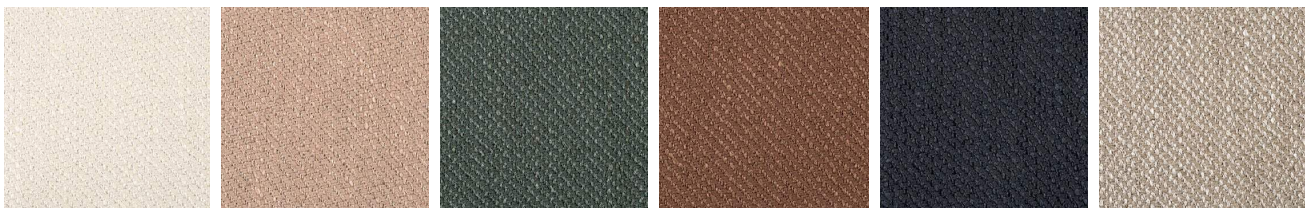

## Tessuto Cat.A

Care milk 001

Infinity deep  
ocean 021

Infinity djon 014

Infinity milk 001

Infinity silver 009

Joy grey 007

Joy milk 005