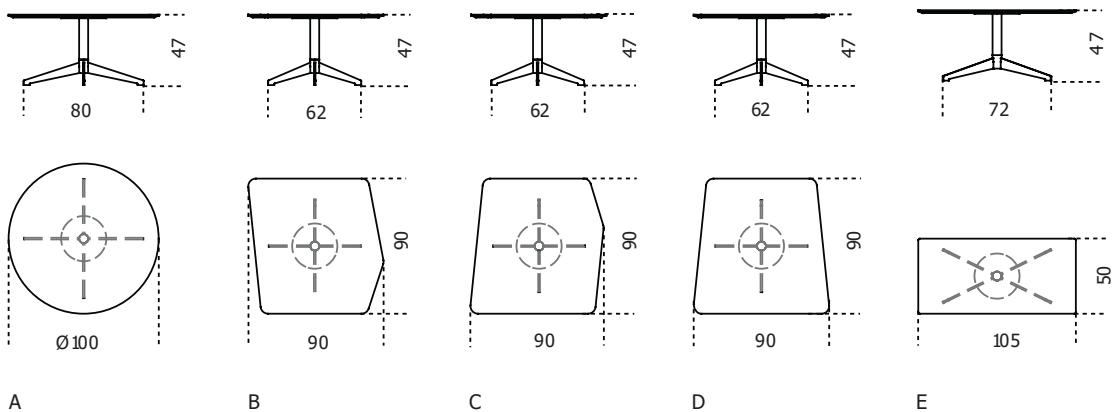

Gallotti&Radice

Zen Low

2018

Coffee table with black open pore brushed stained ash top. Also available with tempered hand decorated Craquelé glass top. Black hand brushed anodised aluminium base with bright brass plated details.

Cm (L x W x H)	Inches (L x W x H)
A Ø100 x 47	A Ø39½ x 18¾
B-C-D 90 x 90 x 47	B-C-D 35½ x 35½ x 18¾
E 105 x 50 x 47	E 41½ x 19¾ x 18¾

Finishings

Glass

Craquelé glass

Metal

Black brushed aluminium

Bright brass